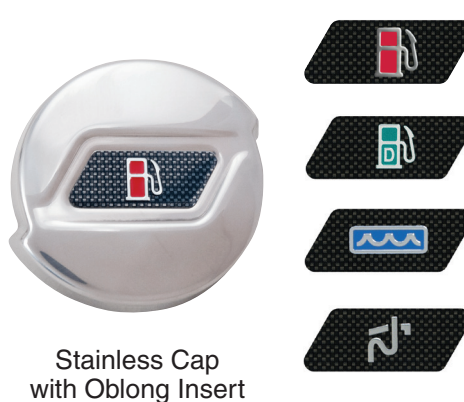

New Fuel Fill Options

Benefits:

- Three new stainless steel cap designs for angled or straight neck fills
- Gas, Diesel and Water options
- Gas fills for use with marine EPA and CARB cannister or pressurized systems.
- Fits 1-1/2" fuel fill hose.
- Fits 5/8" tank vent line (vented version).
- Eliminates need for fuel fill limit valve (vented version).

Fig 0723-0793 Fill Information

Choose the fill configuration that best fits your design.

Tech Specs:

- EPA and CARB certified pressure relief cap (gas only).
- Use with 1-1/2" fill hose.
- Use with 5/8" vent hose (vented version).
- Matching cap configurations for gas.
- Matching cap configurations for diesel, water and waste applications.

Cap Options:

Fig 0723-0724 Cap
Round Insert Options

Stainless Cap
with Round Insert

Fig 0727-0728 Cap
Oblong Insert Options

Stainless Cap
with Oblong Insert

Fig 0793-0794 Cap
Round Aluminum Insert Options

Stainless Cap
with Round Aluminum Insert

Ordering Information

Retail Cat. No.	OEM Bulk Cat. No.	Body Neck Angle	Cap Type	Cap Insert
0723DPGSTS	0723G00STS	Angled	Gas EPA	Round
0723DPDSTS	0723D00STS	Angled	Diesel	Round
0723DPWSTS	0723W00STS	Angled	Water	Round
0724DPGSTS	0724G00STS	Straight	Gas EPA	Round
0724DPDSTS	0724D00STS	Straight	Diesel	Round
0724DPWSTS	0724W00STS	Straight	Water	Round
0727DPGSTS	0727G00STS	Angled	Gas EPA	Oblong
0727DPDSTS	0727D00STS	Angled	Diesel	Oblong
0727DPWSTS	0727W00STS	Angled	Water	Oblong
0728DPGSTS	0728G00STS	Straight	Gas EPA	Oblong
0728DPDSTS	0728D00STS	Straight	Diesel	Oblong
0728DPWSTS	0728W00STS	Straight	Water	Oblong
0793DPGSTS	0793G00STS	Angled	Gas EPA	Round Alum
0793DPDSTS	0793D00STS	Angled	Diesel	Round Alum
0793DPWSTS	0793W00STS	Angled	Water	Round Alum
0794DPGSTS	0794G00STS	Straight	Gas EPA	Round Alum
0794DPDSTS	0794D00STS	Straight	Diesel	Round Alum
0794DPWSTS	0794W00STS	Straight	Water	Round Alum